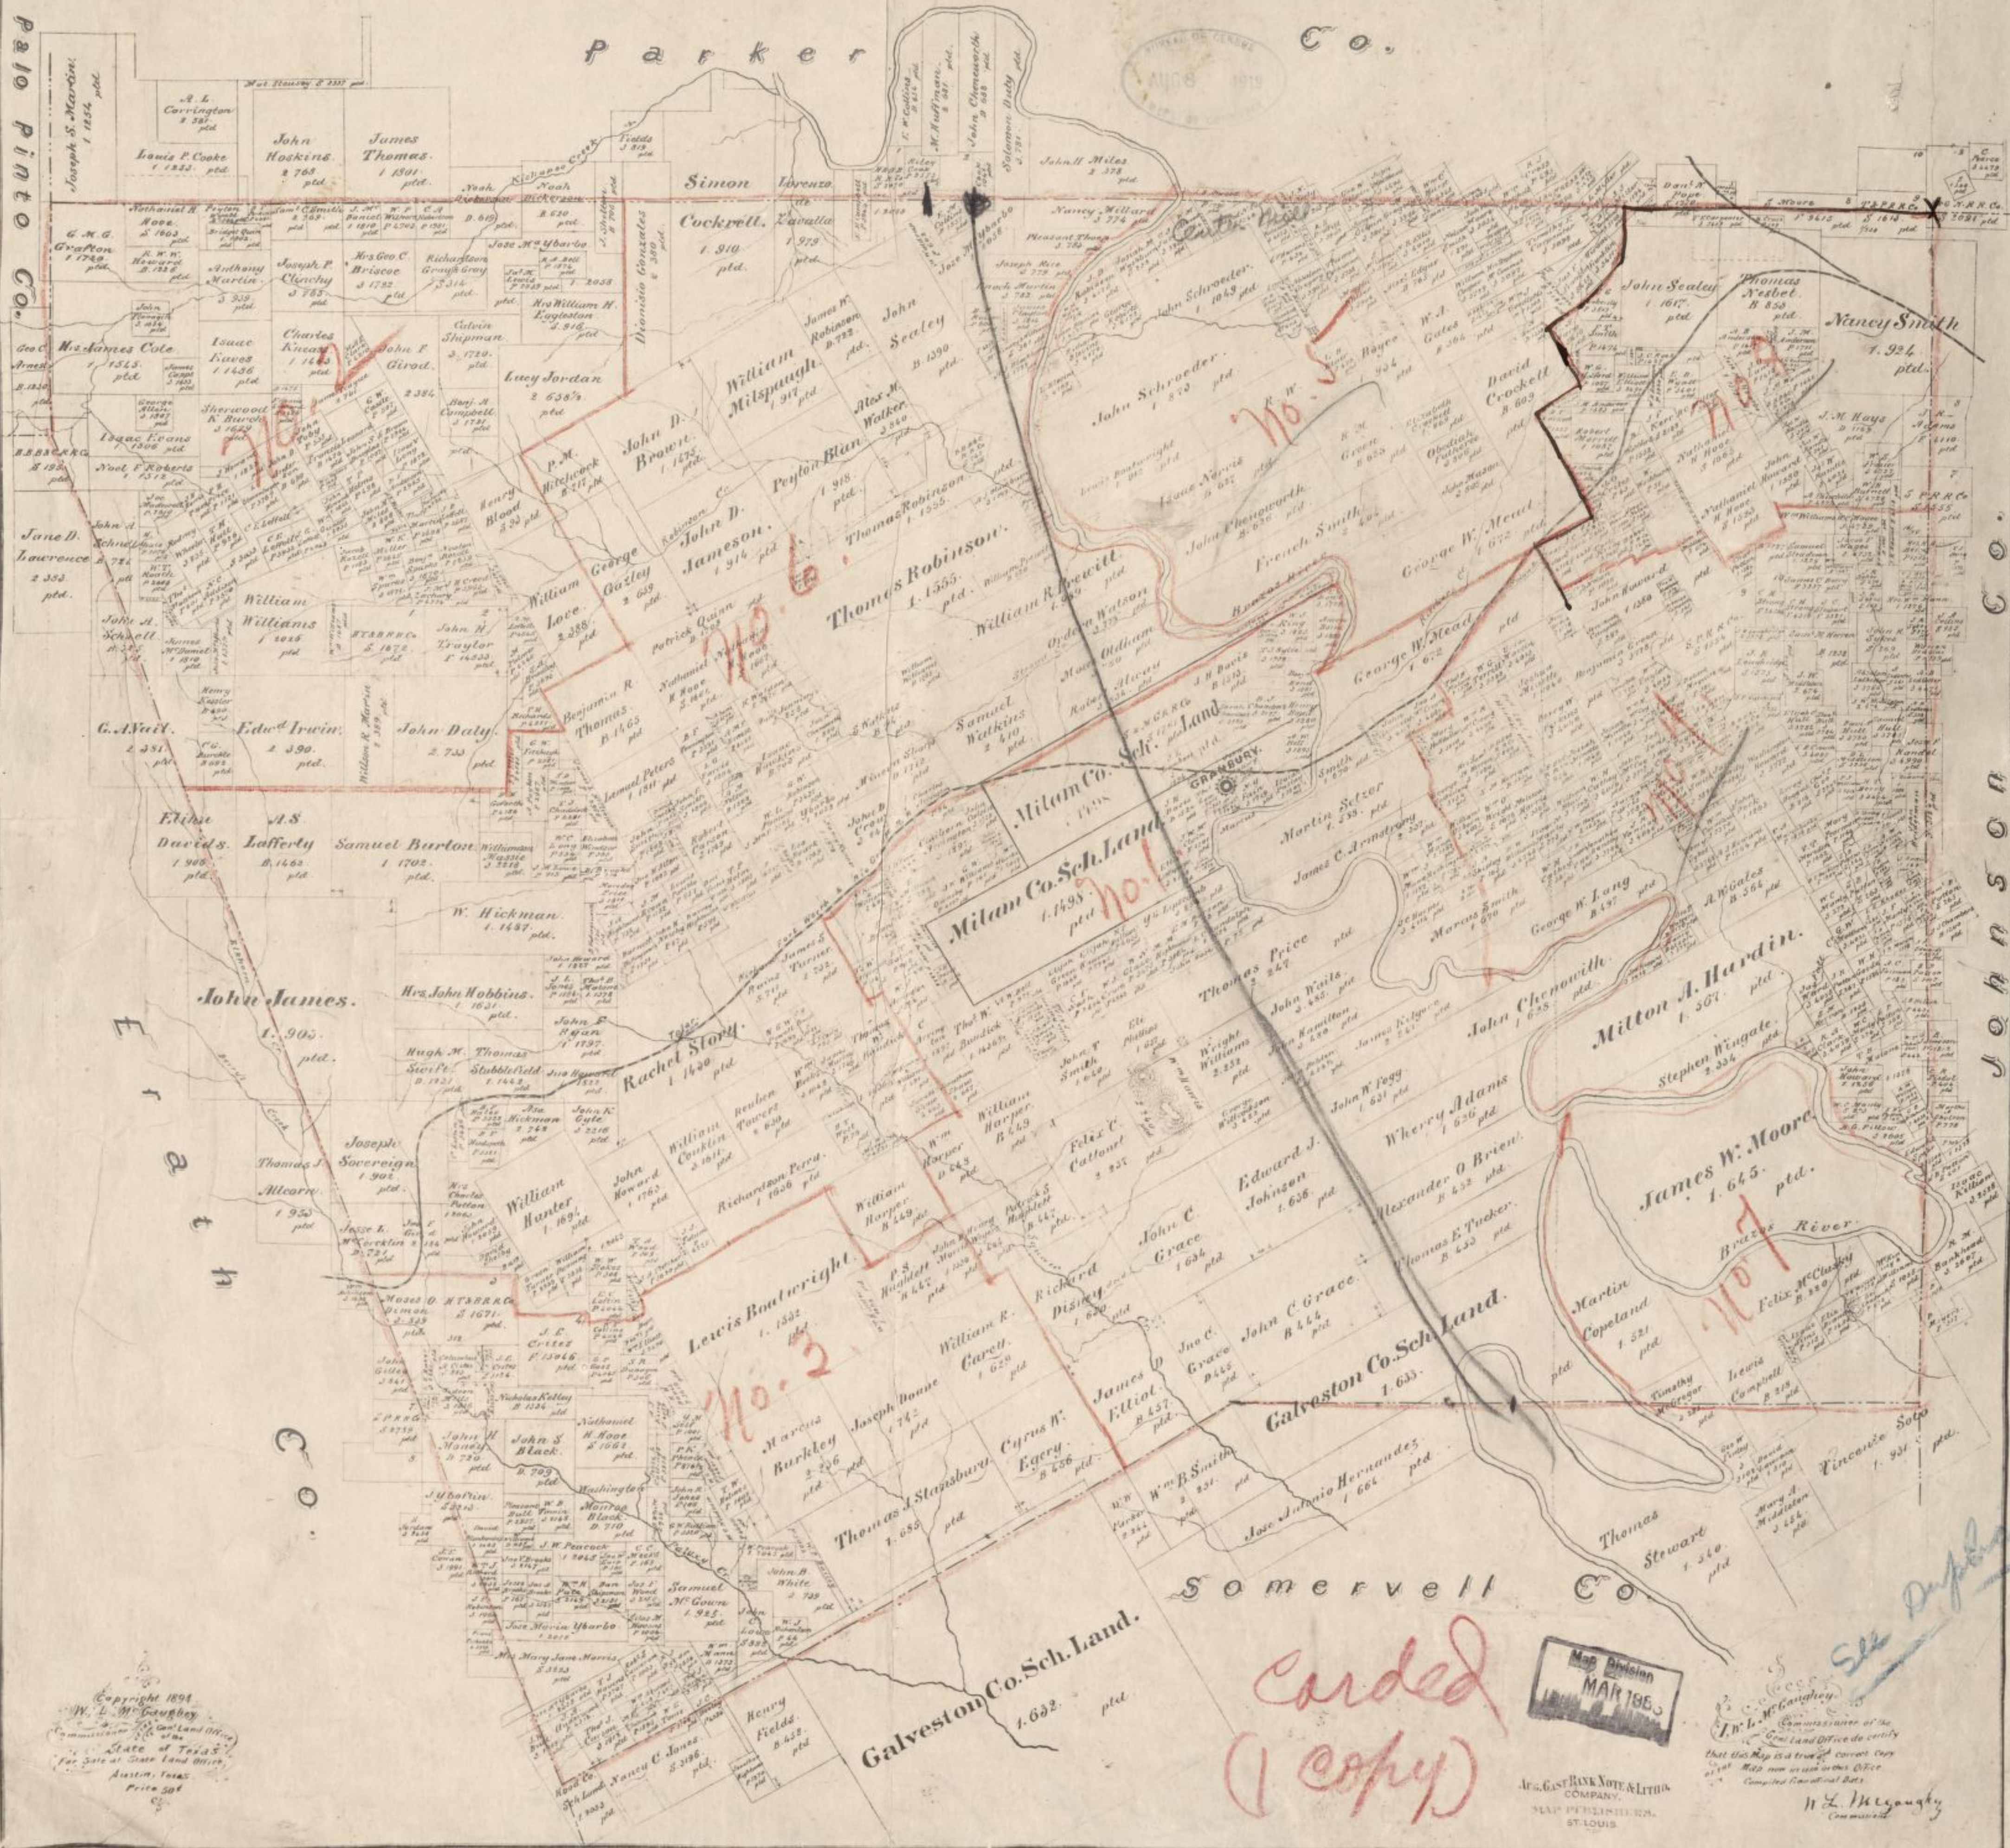

HOOD CO. TEX

General Land Office, Aug. 1894.

Scale, 2000 Feet to the inch

197

Copyright 1894
 W. L. Dougherty
 Commissioner of the
 State of Texas
 for Sale at State Land Office,
 Austin, Texas
 Price 50¢

Map Division
 MAR 1895

Am. East BANK NOTE & LITHO
 COMPANY,
 NEAR PETERSBURG ST.,
 ST. LOUIS

W. L. Dougherty
 Commissioner of the
 General Land Office do certify
 that this Map is a true & correct copy
 of the original now on file in the Office
 of the General Land Office.

W. L. Dougherty
 Commissioner

Note. - Justice Precinct Lines on this map
 were defined by the County Judge, Hood County
 in August, 1919. No changes in precinct lines since 1910. See Letter Co. Judge Aug. 4, 1919.
 Pitts-7-10-1920

1920

ORIGINAL

Carded
 (1 copy)

See Duplicate

JOHNSON