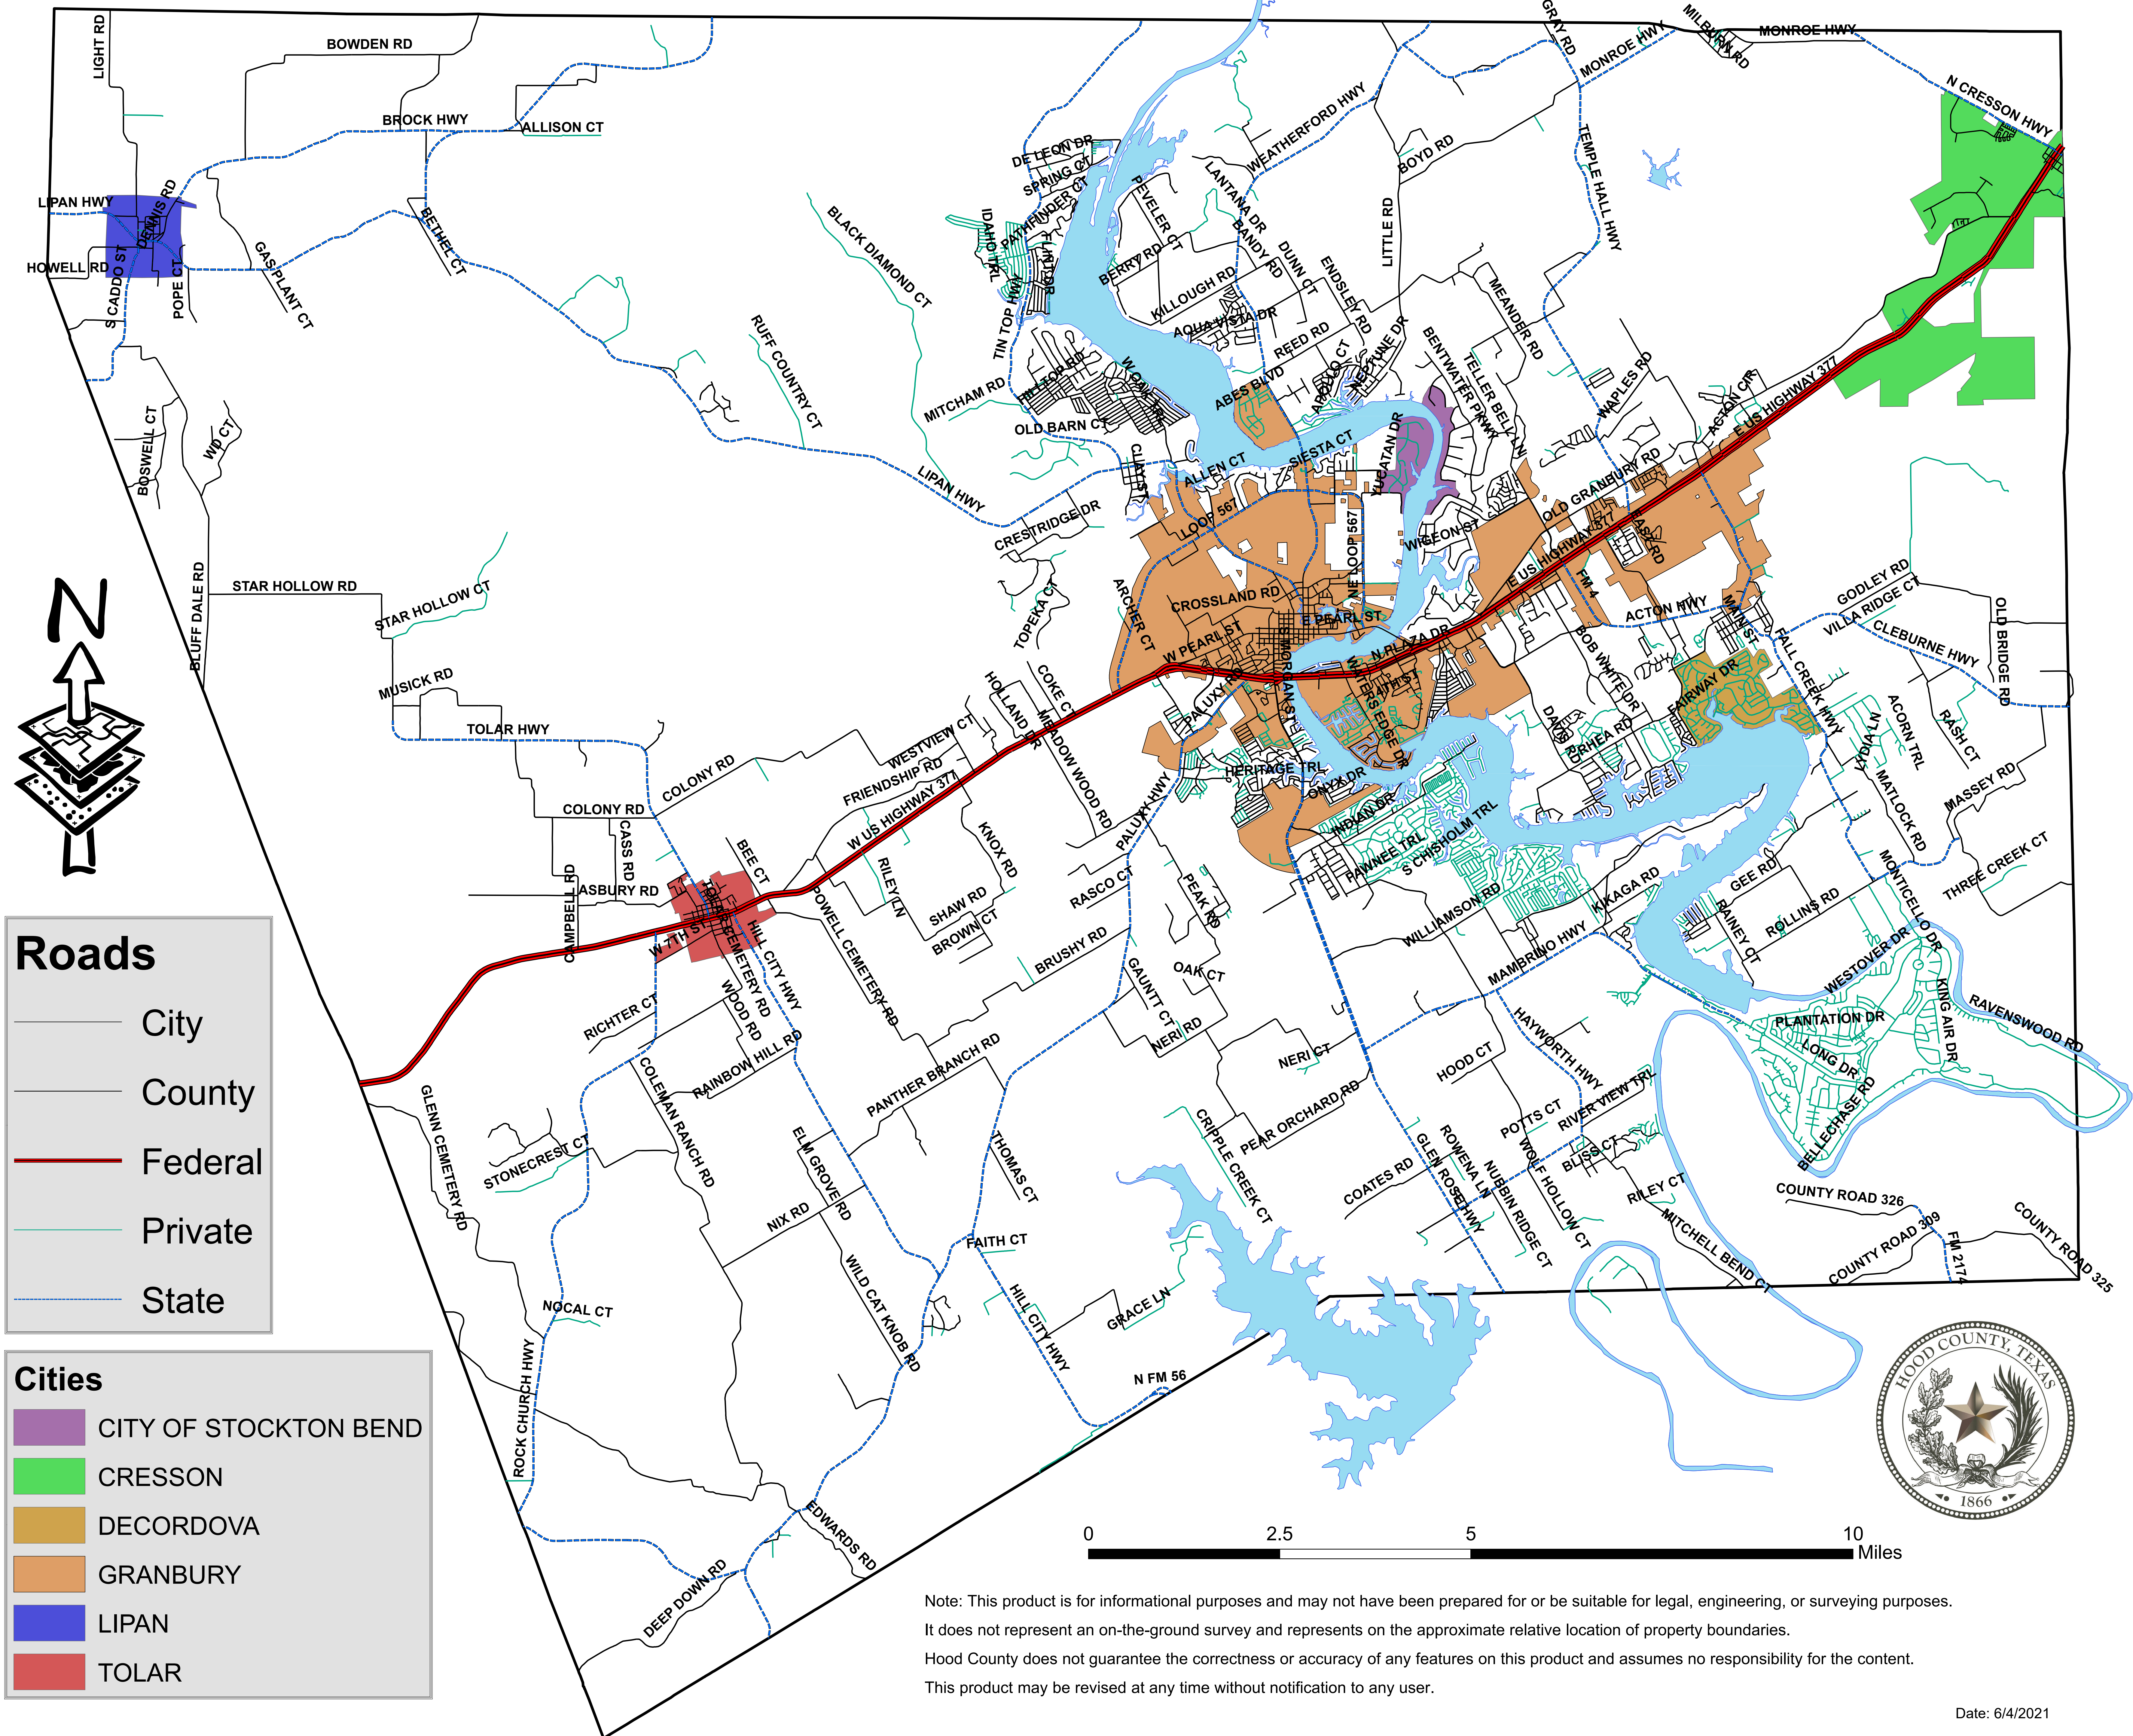

HOOD COUNTY ROADS

Roads

- City
- County
- Federal
- Private
- - - State

Cities

- CITY OF STOCKTON BEND
- CRESSON
- DECORDOVA
- GRANBURY
- LIPAN
- TOLAR

Note: This product is for informational purposes and may not have been prepared for or be suitable for legal, engineering, or surveying purposes. It does not represent an on-the-ground survey and represents on the approximate relative location of property boundaries. Hood County does not guarantee the correctness or accuracy of any features on this product and assumes no responsibility for the content. This product may be revised at any time without notification to any user.